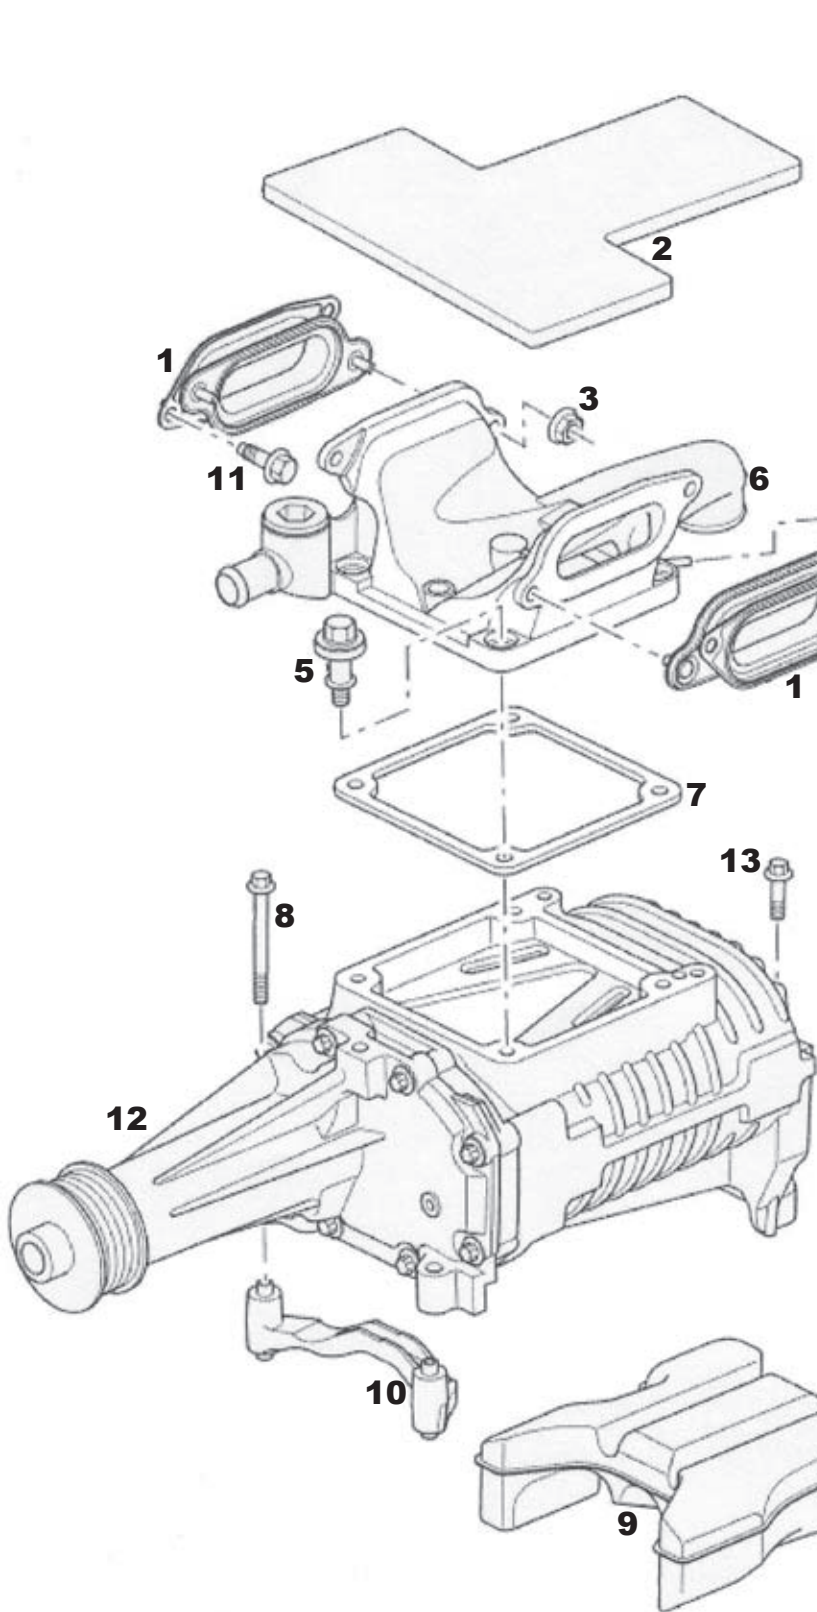

Super Charger Assembly

- (1) Air Duct: 4628214
- (2) Insulator: 4670343
- (3) Nut: FN106042
- (4) Vacuum Tube: LR003976
- (5) Bolt: LR00338
- (6) Air Duct: 4728624
- (7) Seal: 1347543
- (8) Bolt: 4649492
- (9) Insulator: 4629190
- (10) Bracket: 1347541
- (11) Bolt: 4649494
- (12) Super Charger Assembly: 4629175
- (13) Bolt: FS108307L