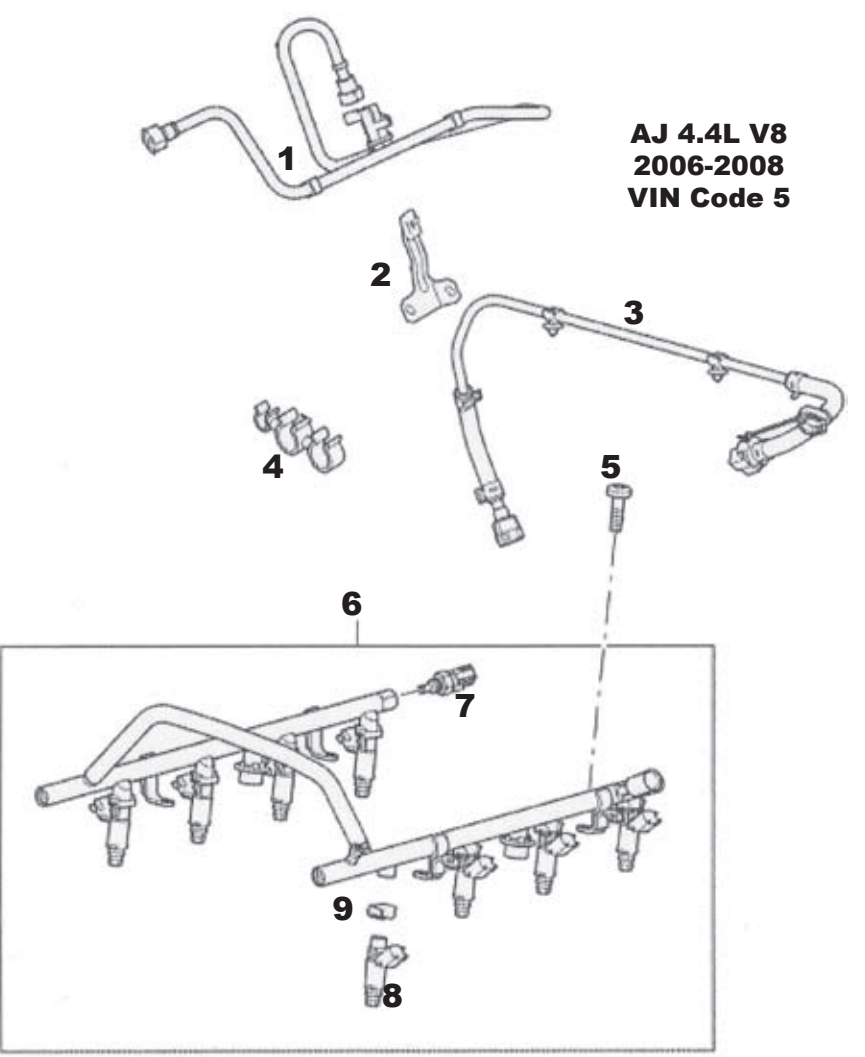

**B44 4.4L V8
 2002-2005
 VIN Code 1**

- (1) Bolt: STC2358
- (2) Pipe, Fuel: WJH000070
- (3) Seal, Injector: MYX000050
- (4) Clip, Injector: 1274729
- (5) Injector: MJY000060
- (6) Fuel Manifold Assembly: MJY000040
- (7) Cap: RRJ000060

**AJ 4.4L V8
 2006-2008
 VIN Code 5**

- (1) Tube Assembly MAP500150
- (2) Bracket: MHU500100
- (3) Tube Assembly: MLH500170
- (4) Clip: MAN500050
- (5) Bolt: TYP500030
- (6) Fuel Manifold Assembly: LR002489
- (7) Sensor, Fuel Rail: LR000291
- (8) Injector: 4526563
- (9) Clip: 46505457