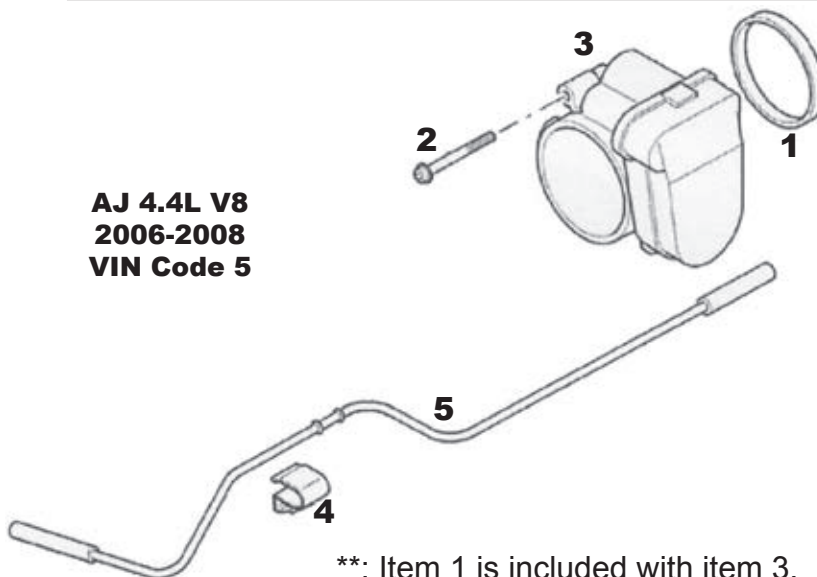

# Throttle Valve Assembly 4.4L

**B44 4.4L V8**  
**2002-2005**  
**VIN Code 1**

- (1) Seal: 4536886
- (2) Bolt: 4662918
- (3) Throttle Valve Assembly: '06 4637031  
'07-'08 LR006142
- (4) Hose, Vacuum: '06 4680293  
'07-'08 LR006157

**AJ 4.4L V8**  
**2006-2008**  
**VIN Code 5**

- (1) Seal Ring\*\*: 8510030
- (2) Bolt: 8510282
- (3) Throttle Valve Assembly: MHI000010
- (4) Clip, Tube: 1943711
- (5) Tube, Vacuum: WJH000200

\*\*: Item 1 is included with item 3.