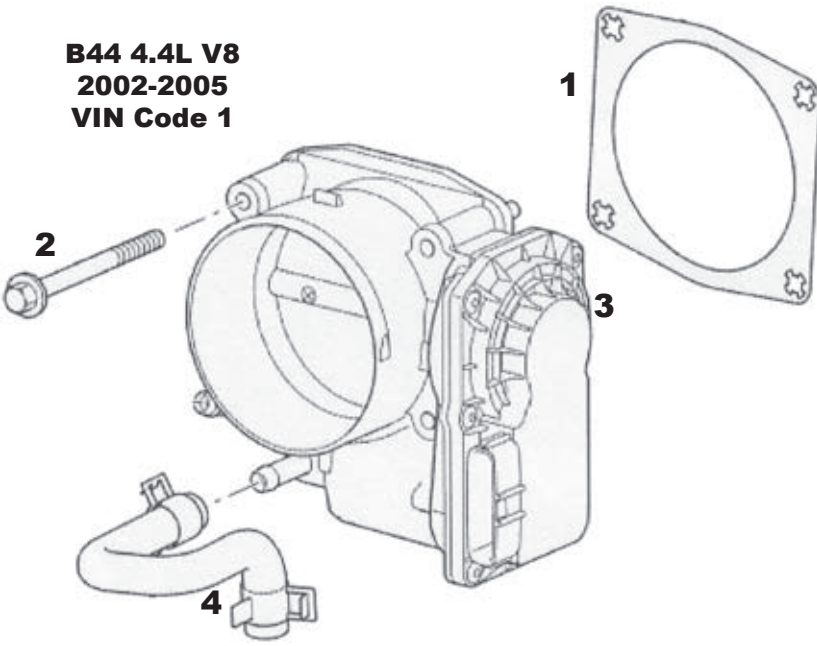

# Throttle Valve Assembly 4.4L

**B44 4.4L V8**  
**2002-2005**  
**VIN Code 1**

- (1) Seal: 4536886
- (2) Bolt: 4662918
- (3) Throttle Valve Assembly: '06 4637031  
'07-'08 LR006142
- (4) Hose, Vacuum: '06 4680293  
'07-'08 LR006157

**AJ 4.4L V8**  
**2006-2008**  
**VIN Code 5**

- (1) Seal Ring\*\*: 8510030
- (2) Bolt: 8510282
- (3) Throttle Valve Assembly: MHI000010
- (4) Clip, Tube: 1943711
- (5) Tube, Vacuum: WJH000200

\*\*: Item 1 is included with item 3.