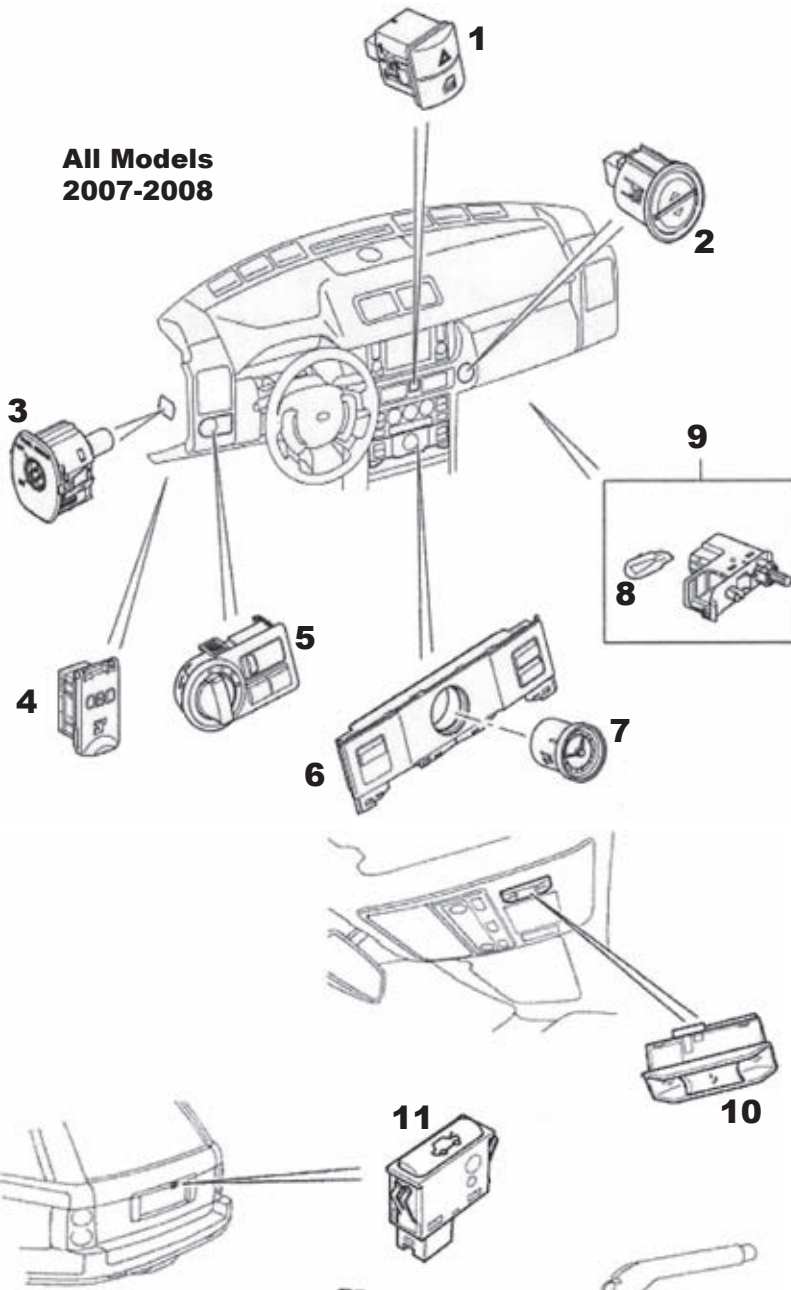

All Models
2007-2008

All Models
2002-2008

- (1) Hazard/Door Lock: YUG500420
- (2) Glove Box Control: YUH500160MBM
- (3) SRS Switch: YWL500060PUY
- (4) Test Computer Port: YPC000120
- (5) Light Control: With Auto-Lights YUD501380PUY
W/O Auto-Lights YUD501510PUY
- (6) Center Stack: With Park Assist YUL501250
W/O Park Assist YUL501240
- (7) Analog Clock: YFB000092PUY
- (8) Light Bulb: LR003822
- (9) Glove Box Light Assembly: YUE000140
- (10) Sun Roof Control: YUF000120
- (11) Tailgate Button: YXL000010PUY
- (12) E-Brake Button: XLB000010
- (13) Alarm Button: YUE000161
- (14) Brake Light Switch: '02-'06 XKB000021
'07-'08 XKB000022