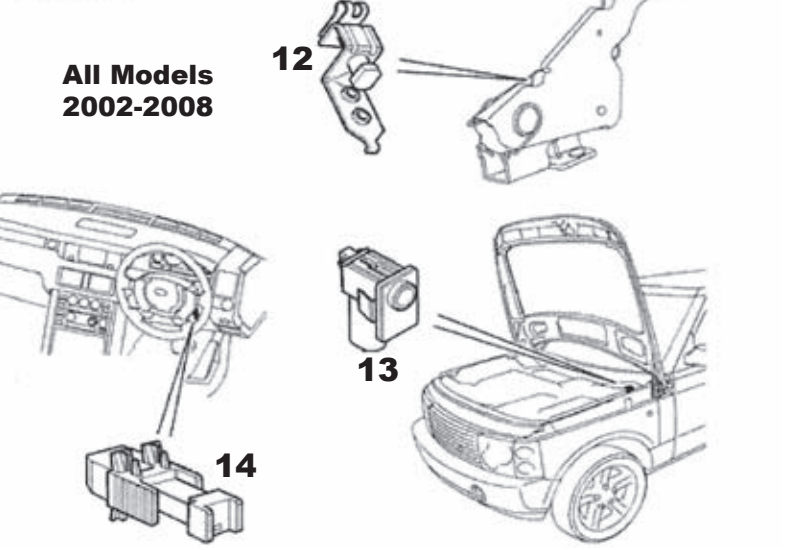

All Models
2007-2008

All Models
2002-2008

- (1) Hazard/Door Lock: YUG500420
- (2) Glove Box Control: YUH500160MBM
- (3) SRS Switch: YWL500060PUY
- (4) Test Computer Port: YPC000120
- (5) Light Control: With Auto-Lights YUD501380PUY
W/O Auto-Lights YUD501510PUY
- (6) Center Stack: With Park Assist YUL501250
W/O Park Assist YUL501240
- (7) Analog Clock: YFB000092PUY
- (8) Light Bulb: LR003822
- (9) Glove Box Light Assembly: YUE000140
- (10) Sun Roof Control: YUF000120
- (11) Tailgate Button: YXL000010PUY
- (12) E-Brake Button: XLB000010
- (13) Alarm Button: YUE000161
- (14) Brake Light Switch: '02-'06 XKB000021
'07-'08 XKB000022