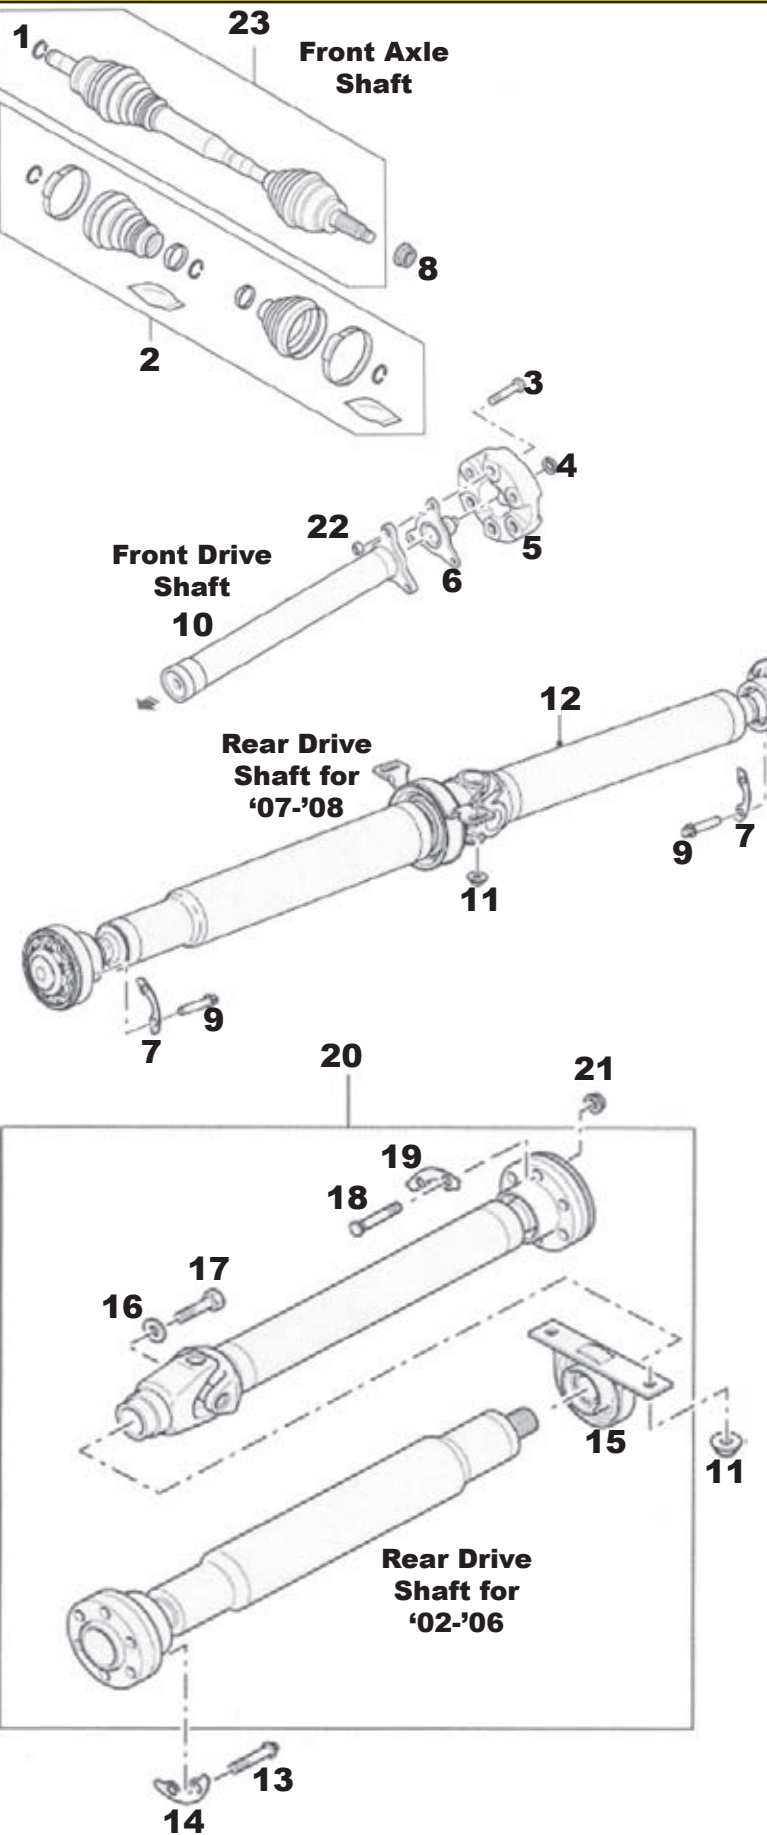

Drive Shafts

- (1) Circlip: TKE000040
- (2) CV Boot Kit: TDR000120
- (3) Bolt, Rotoflex: TYG500141
- (4) Seal, Rotoflex: TZU000020
- (5) Rotoflex Coupling: TIJ000012
- (6) Flange: TIH000010
- (7) Washer: TYF500020
- (8) Nut, Axle Shaft: RUH100030
- (9) Bolt: TYP500180
- (10) Driveshaft, Front: B44 TVB000370
AJ TVB500520
- (11) Nut: TYH500030
- (12) Driveshaft, Rear: '07 TVB500400
'08 TVB500530
TYP000080
- (13) Bolt: TYP000080
- (14) Washer: TYS000030
- (15) Carrier Bearing: TDQ000050
- (16) Washer: TYF000050
- (17) Bolt: TYP000070
- (18) Bolt: TYG000040
- (19) Washer: TYS000020
- (20) Driveshaft, Rear: '02-'05 TVB000450
'06 TVB500400
TYH000040
- (21) Nut: TYH000020
- (22) Nut: TYH000020
- (23) Front Axle Shaft: '02- Mid '03 RH IED000062
'02- Mid '03 LH IED000072
Mid '03-'08 RH IED500022
Mid '03-'08 LH IED500032