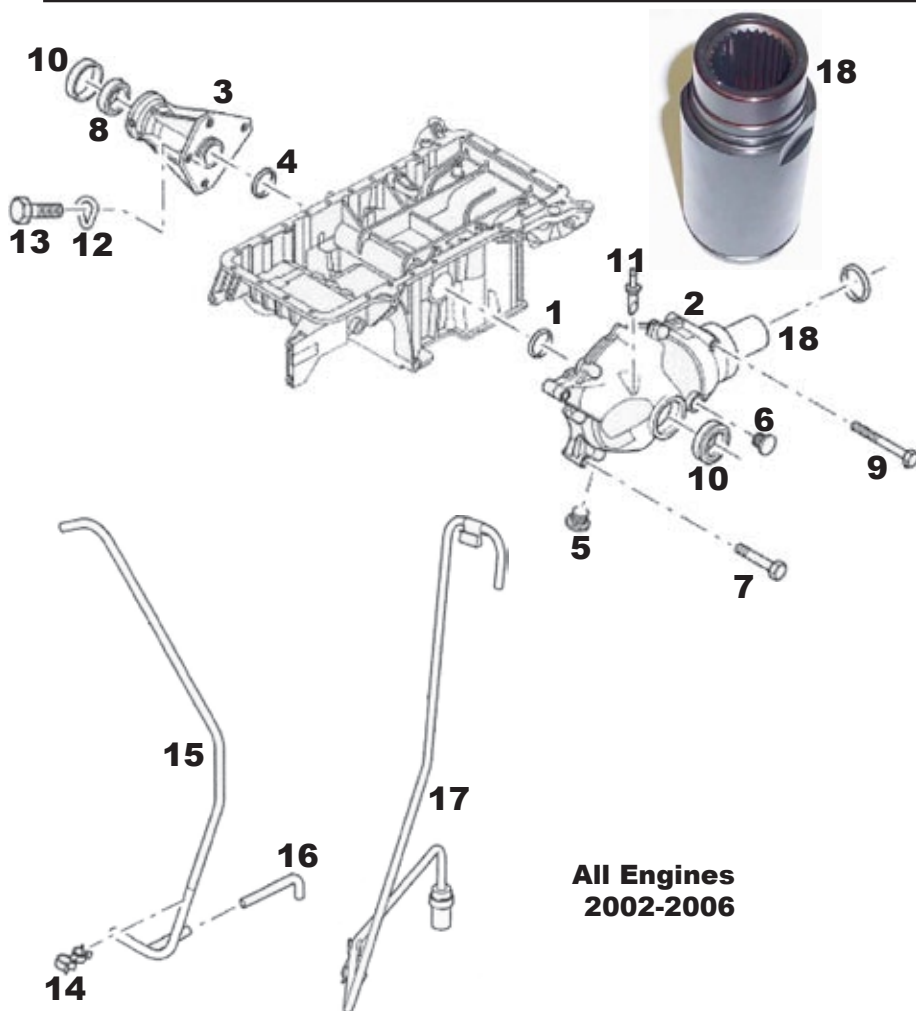

All AJ Engines
2007-2009

- | | |
|--------------------------|-----------|
| (1) <u>O-Ring:</u> | TYX000060 |
| (2) <u>Differential:</u> | TAG500043 |
| (3) <u>Bracket:</u> | TAU000040 |
| (4) <u>O-Ring:</u> | RYX000010 |
| (5) <u>Plug, Drain:</u> | TYP000220 |
| (6) <u>Plug, Fill:</u> | TYB000010 |
| (7) <u>Screw:</u> | TBK500020 |
| (8) <u>Bearing:</u> | TZZ000050 |
| (9) <u>Bolt:</u> | TBK500030 |
| (10) <u>Seal:</u> | TZB000050 |
| (11) <u>Vent Tube:</u> | TAP500072 |

All Engines
2002-2006

- | | | |
|----------------------------------|-----|-----------|
| (1) <u>O-Ring:</u> | | RYX000010 |
| (2) <u>Differential:</u> | B44 | TBB000043 |
| | AJ | TAG500042 |
| (3) <u>Bracket:</u> | | TAU000040 |
| (4) <u>O-Ring:</u> | | TYX000060 |
| (5) <u>Plug, Drain:</u> | | TYP000220 |
| (6) <u>Plug, Fill:</u> | | TYB000010 |
| (7) <u>Bolt:</u> | B44 | RYP000190 |
| | AJ | TBK500030 |
| (8) <u>Bearing:</u> | | TZZ000050 |
| (9) <u>Bolt:</u> | B44 | RYP000210 |
| | AJ | TBK500020 |
| (10) <u>Seal:</u> | | TZB000050 |
| (11) <u>Vent Adaptor:</u> | | LRO07392 |
| (12) <u>Washer:</u> | | WW108006 |
| (13) <u>Bolt:</u> | | RYP000300 |
| (14) <u>Clip:</u> | | TYC000010 |
| (15) <u>Vent Tube, Upper:</u> | B44 | WFP000170 |
| (16) <u>Vent Tube, Lower:</u> | B44 | TYC000070 |
| (17) <u>Vent Tube:</u> | AJ | TAP500071 |
| (18) <u>Coupling Fix-It Kit:</u> | | BPR1028 |