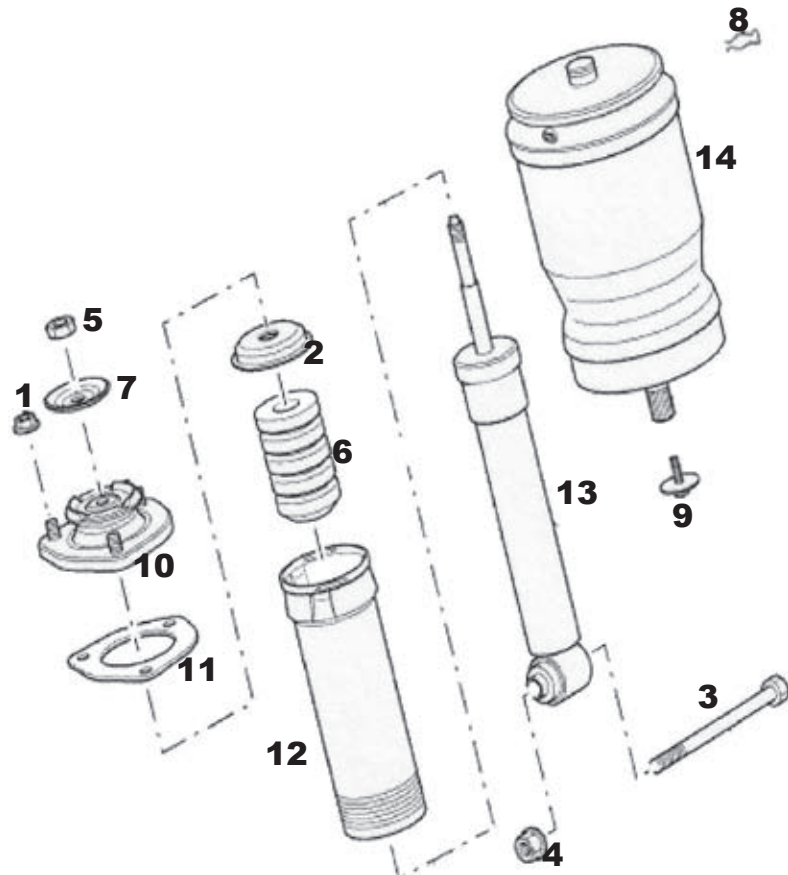

Front Assembly

- | | |
|-------------------------------------|------------------------------|
| (1) <u>Cap (VIN Codes 1 and 3):</u> | RBD500011 |
| (2) <u>Cap (VIN Code 5):</u> | RBD100060 |
| (3) <u>Insulator:</u> | SEB500490 |
| (4) <u>Nut:</u> | RYH000020 |
| (5) <u>Washer:</u> | RYF000141 |
| (6) <u>Spring/Strut Assembly:</u> | RH RNB501520
LH RNB501530 |
| (7) <u>Spring/Strut Assembly:</u> | RH RNB000740
LH RNB000750 |

Rear Assembly

- | | |
|----------------------------|---|
| (1) <u>Nut:</u> | RYH000020 |
| (2) <u>Washer:</u> | RPK000010 |
| (3) <u>Bolt:</u> | RYP000110 |
| (4) <u>Nut:</u> | RYH501100 |
| (5) <u>Nut:</u> | QYH100271 |
| (6) <u>Stop:</u> | RPL000030 |
| (7) <u>Washer:</u> | RPY000050 |
| (8) <u>Clip:</u> | '02-'06 RYC000010
'07-'09 RYC500220 |
| (9) <u>Screw:</u> | '02-'06 RYP000120
'07-'09 RYP000121 |
| (10) <u>Insulator:</u> | RPF000010 |
| (11) <u>Washer:</u> | RYF000040 |
| (12) <u>Insulator:</u> | RPG000020 |
| (13)* <u>Damper Assy.:</u> | '02-'07 4.4L RPD500260
'06-'07 S/C RPD500600
'08-'09 AJ RPD500940 |
| (14) <u>Spring:</u> | '02-'05 RKB500130
'06-'09 RKB500082 |

*: Damper assembly is sold as a unit, and includes parts 1-13.