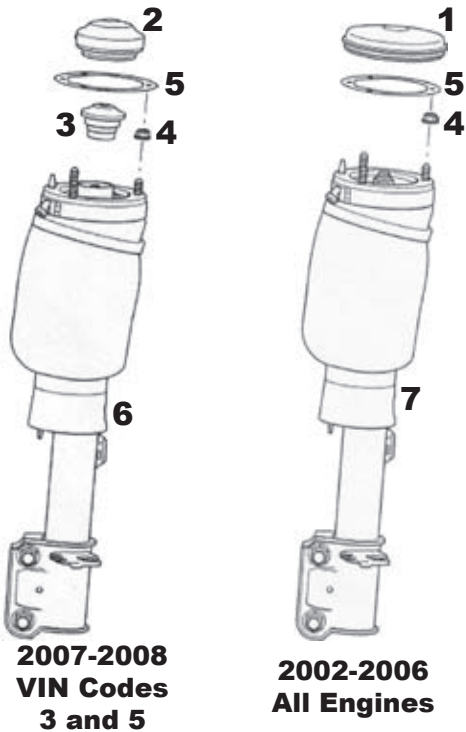

Front Assembly

- | | |
|-------------------------------------|------------------------------|
| (1) <u>Cap (VIN Codes 1 and 3):</u> | RBD500011 |
| (2) <u>Cap (VIN Code 5):</u> | RBD100060 |
| (3) <u>Insulator:</u> | SEB500490 |
| (4) <u>Nut:</u> | RYH000020 |
| (5) <u>Washer:</u> | RYF000141 |
| (6) <u>Spring/Strut Assembly:</u> | RH RNB501520
LH RNB501530 |
| (7) <u>Spring/Strut Assembly:</u> | RH RNB000740
LH RNB000750 |

Rear Assembly

- | | |
|----------------------------|---|
| (1) <u>Nut:</u> | RYH000020 |
| (2) <u>Washer:</u> | RPK000010 |
| (3) <u>Bolt:</u> | RYP000110 |
| (4) <u>Nut:</u> | RYH501100 |
| (5) <u>Nut:</u> | QYH100271 |
| (6) <u>Stop:</u> | RPL000030 |
| (7) <u>Washer:</u> | RPY000050 |
| (8) <u>Clip:</u> | '02-'06 RYC000010
'07-'09 RYC500220 |
| (9) <u>Screw:</u> | '02-'06 RYP000120
'07-'09 RYP000121 |
| (10) <u>Insulator:</u> | RPF000010 |
| (11) <u>Washer:</u> | RYF000040 |
| (12) <u>Insulator:</u> | RPG000020 |
| (13)* <u>Damper Assy.:</u> | '02-'07 4.4L RPD500260
'06-'07 S/C RPD500600
'08-'09 AJ RPD500940 |
| (14) <u>Spring:</u> | '02-'05 RKB500130
'06-'09 RKB500082 |

*: Damper assembly is sold as a unit, and includes parts 1-13.