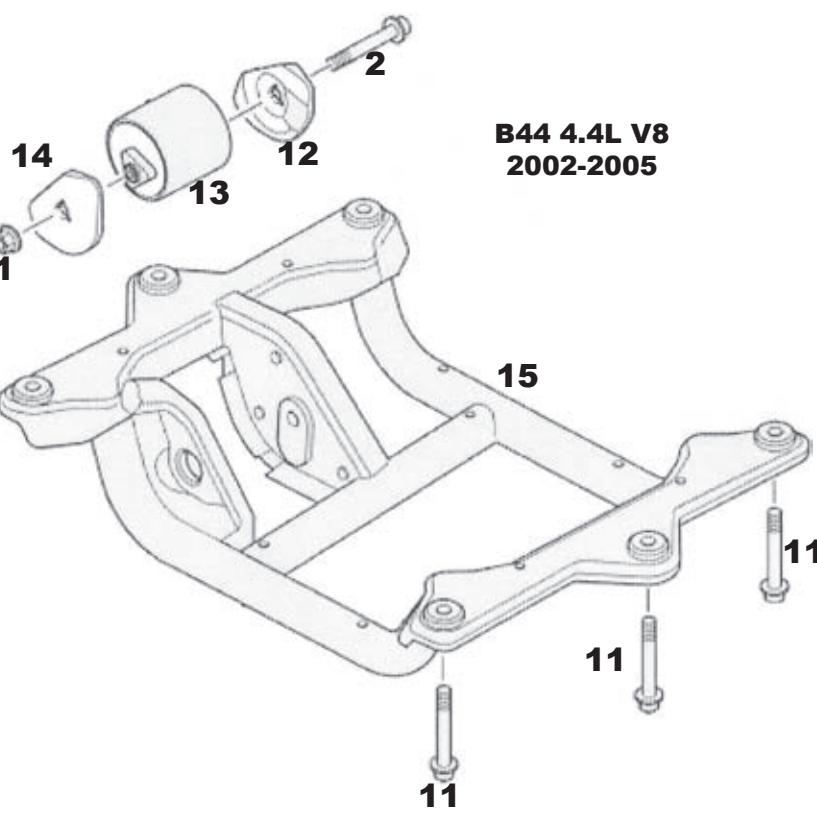

**AJ 4.4L And 4.2L
 2006-2008**

- (1) Nut: RYH000080
- (2) Bolt: RYP000181
- (3) Bracket: KQD500050
- (4) Mount, At Transfer Case: KQB500530
- (5) Bolt, Long: KYP500100
- (6) Bolt, Short: KYP500110
- (7) Bolt: KYP500080
- (8) Bolt W/Washer: KYP500073

**B44 4.4L V8
 2002-2005**

- (9) Washer: KQD500060
- (10) Support: '06 KQC500061
'07-'08 KQC500100
- (11) Bolt: KYP000420
- (12) Washer, Half: KQD000020
- (13) Mount: KQB000040
- (14) Washer, Half: KQD000010
- (15) Support: KQC000051