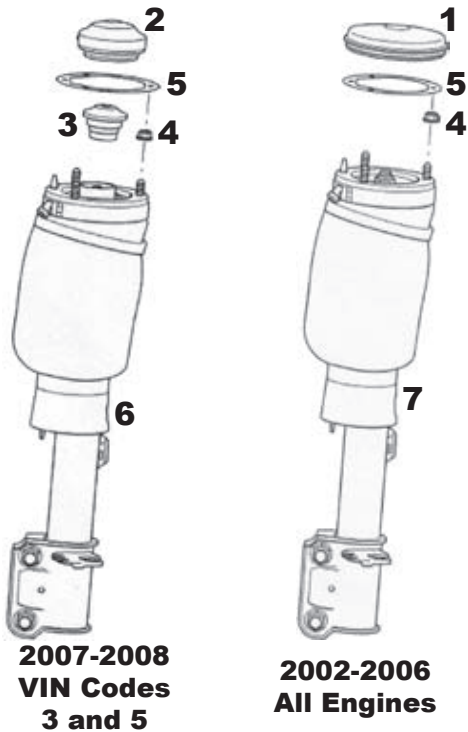

Front Assembly

(1) <u>Cap (VIN Codes 1 and 3):</u>	RBD500011
(2) <u>Cap (VIN Code 5):</u>	RBD100060
(3) <u>Insulator:</u>	SEB500490
(4) <u>Nut:</u>	RYH000020
(5) <u>Washer:</u>	RYF000141
(6) <u>Spring/Strut Assembly:</u>	RH RNB501520 LH RNB501530
(7) <u>Spring/Strut Assembly:</u>	RH RNB000740 LH RNB000750

Rear Assembly

(1) <u>Nut:</u>		RYH000020
(2) <u>Washer:</u>		RPK000010
(3) <u>Bolt:</u>		RYP000110
(4) <u>Nut:</u>		RYH501100
(5) <u>Nut:</u>		QYH100271
(6) <u>Stop:</u>		RPL000030
(7) <u>Washer:</u>		RPY000050
(8) <u>Clip:</u>	02'-06' 07'-09'	RYC000010 RYC500220
(9) <u>Screw:</u>	02'-06' 07'-09'	RYP000120 RYP000121
(10) <u>Insulator:</u>		RPF000010
(11) <u>Washer:</u>		RYF000040
(12) <u>Insulator:</u>		RPG000020
(13)* <u>Damper Assy.:</u>	02'-07' 4.4L 06'-07' S/C 08'-09' AJ	RPD500260 RPD500600 RPD500940
(14) <u>Spring:</u>	02'-05' 06'-09'	RKB500130 RKB500082

*: Damper assembly is sold as a unit, and includes parts 1-13.