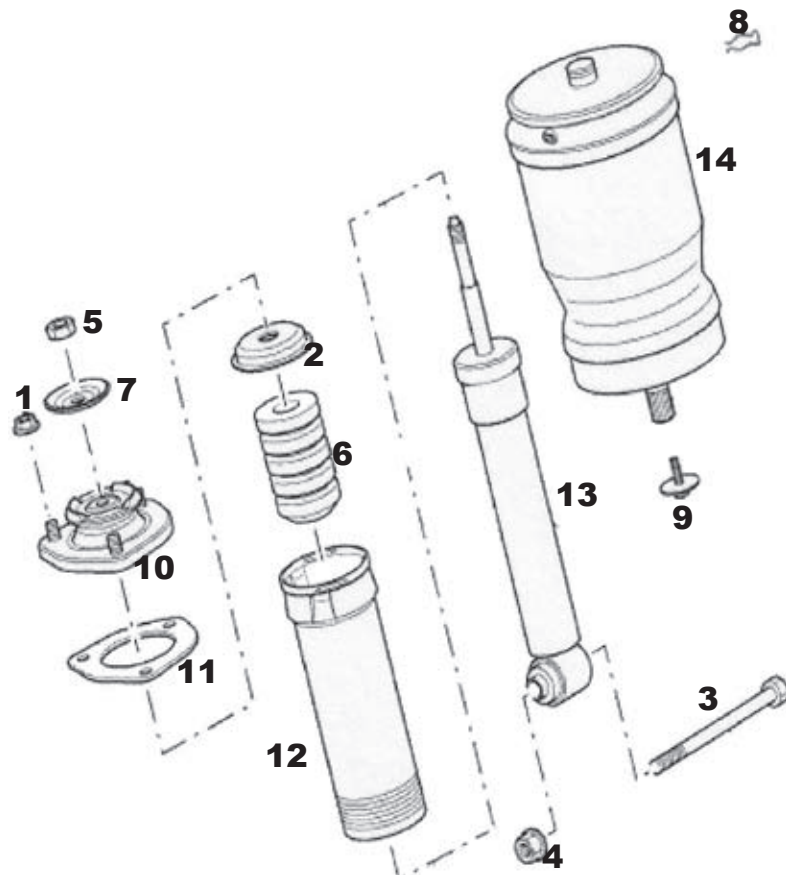

Front Assembly

(1) <u>Cap (VIN Codes 1 and 3):</u>	RBD500011
(2) <u>Cap (VIN Code 5):</u>	RBD100060
(3) <u>Insulator:</u>	SEB500490
(4) <u>Nut:</u>	RYH000020
(5) <u>Washer:</u>	RYF000141
(6) <u>Spring/Strut Assembly:</u>	RH RNB501520 LH RNB501530
(7) <u>Spring/Strut Assembly:</u>	RH RNB000740 LH RNB000750

Rear Assembly

(1) <u>Nut:</u>		RYH000020
(2) <u>Washer:</u>		RPK000010
(3) <u>Bolt:</u>		RYP000110
(4) <u>Nut:</u>		RYH501100
(5) <u>Nut:</u>		QYH100271
(6) <u>Stop:</u>		RPL000030
(7) <u>Washer:</u>		RPY000050
(8) <u>Clip:</u>	02'-06' 07'-09'	RYC000010 RYC500220
(9) <u>Screw:</u>	02'-06' 07'-09'	RYP000120 RYP000121
(10) <u>Insulator:</u>		RPF000010
(11) <u>Washer:</u>		RYF000040
(12) <u>Insulator:</u>		RPG000020
(13)* <u>Damper Assy.:</u>	02'-07' 4.4L 06'-07' S/C 08'-09' AJ	RPD500260 RPD500600 RPD500940
(14) <u>Spring:</u>	02'-05' 06'-09'	RKB500130 RKB500082

*: Damper assembly is sold as a unit, and includes parts 1-13.