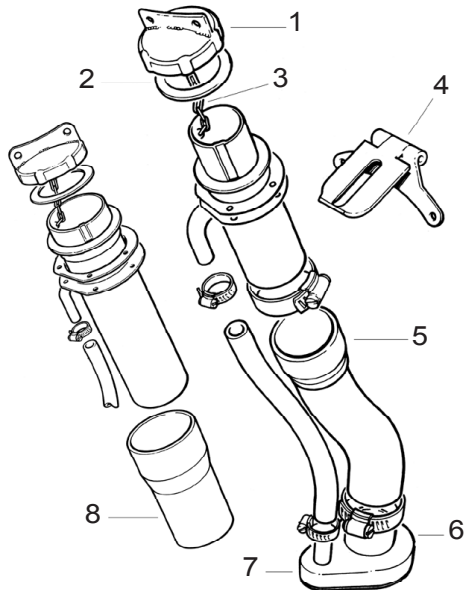

Fuel Fillers

1	Fuel cap, 2 prong vented	504655
	Fuel cap, 3 prong vented	277260P or 277260
	Fuel cap, 3 prong non-vented	NRC2538
2	Seal, fuel cap (fits all)	505244
3	Chain (fits all caps)	231190
4	Hasp, lock (fits all gas caps)	504697
5	Filler hose, 88, 109 regular	543764
6	Seal, rubber	504673
7	Seal, foam	504233
8	Filler hose, 109 station wagon	NRC7725

Fuel Lines

	Tank to pump, 88, 109 regular	552435
	Tank to fuel pump, 109 station wagon	552436
	Pump to Solex	587686
	Pump to Zenith	587684

Fuel Filters

	Fuel filter, in-line	606168
	Fuel filter, '74 & newer canister type	JS660L

109 Station Wagon Fuel Tank

Fuel tank, 109 station wagon	599234
Rubber mounts	500447
Sender unit, Neg. ground	90560612
Sender unit, Pos. ground	90519875
Gasket, sender unit	267837
Screw, mounting (6 req)	3972
Lock washer for screw (6 req)	3101
Draw tube	500432
gasket, draw tube	267837
Screw, mounting (2 req)	3972
Lock washer for screw (2 req)	3101
Drain plug, slotted	235592
Washer for slotted plug	515599
Drain plug, hex	NRC62
Washer for hex plug	243958