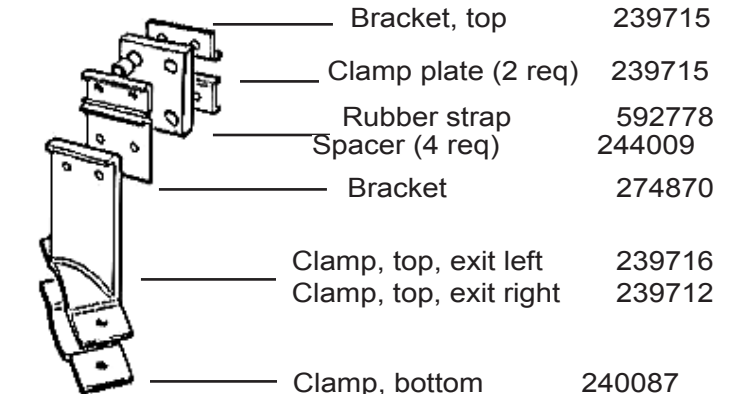

Exhaust System Hangers

Intermediate pipe hanger 109 regular
Intermediate pipe hanger 109 station wagon

Muffler hanger 88
Muffler hanger 109 regular

Muffler hanger 109 station wagon

Tail pipe hanger 88
Tail pipe hanger 109 regular

Exhaust Pipes & Mufflers

88, 2.25L

Front pipe	517469
Intermediate pipe	264195
Muffler & right exit tail pipe	562731
Muffler & left exit tail pipe	598539
Gasket for muffler	213358

109 Regular, 2.25L

Front pipe	517632
Intermediate pipe	276141
Muffler & right exit tail pipe	562731
Muffler & left exit tail pipe	598539
Gasket for muffler	213358