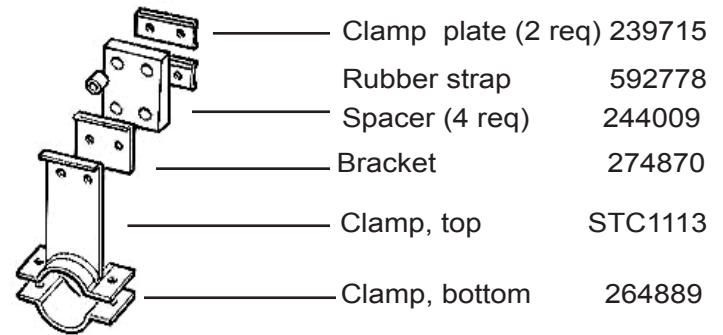

Exhaust System Hangers

Intermediate pipe hanger 109 regular
Intermediate pipe hanger 109 station wagon

Muffler hanger 88
Muffler hanger 109 regular

Muffler hanger 109 station wagon

Tail pipe hanger 88
Tail pipe hanger 109 regular