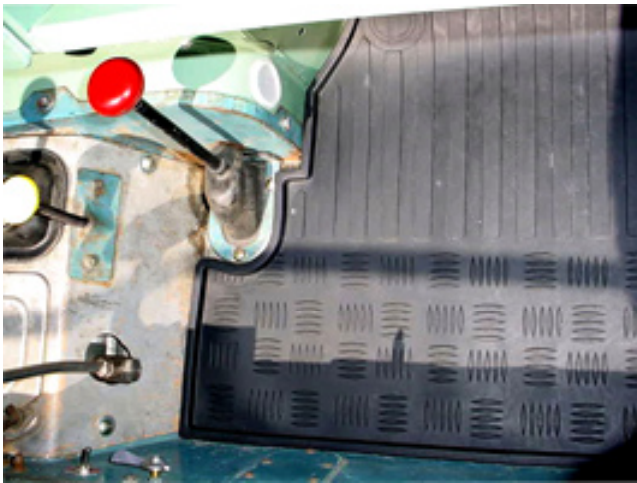

## Front Floor mats

Rubber Floor Mats, heavy rubber, black GMS050

## Three piece molded high density mat set

This thick molded 3 piece set has a nice pebbly finish similar to a tight weave carpet, and the color is a brownish taupe, perfect for hiding mud and dirt. Fit this set and heat and noise simply gets knocked down to an acceptable level, making your Series truck that much easier to live with on long runs EX5177

# Front Interior