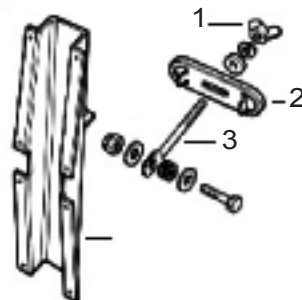

109 station wagon (5 door)	EX846
109 pickup or basic (2 or 3 door)	EX2459
88	EX4676

Thicker and better wearing than the factory originals

Rear Side Facing Jump Seats

Available by special order.

Single jump seat

Elephant hide gray	EX4138
Black	EX4126

Two person bench seat

Fits 88 models	
Black	EX4198

Three person bench seat

Fits 109 station wagon	
Black	EX4182

Interior Bulkhead Spare Tire Mount

1 Wing nut	302934
2 Retaining bracket	MXC5477
3 Eye bolt	302933

Note: Early Whitworth thread wing nut and eye bolt are no longer available. If one is needed replace both.