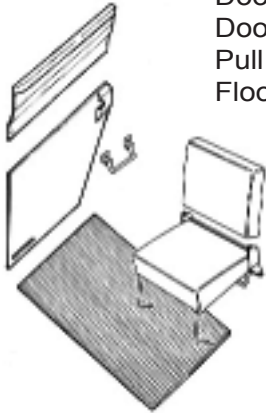

109 Station wagon Middle Interior

Door panels and middle seats come in elephant hide gray as was fitted to all US spec 109 Station wagons. Available by special order only. We can also special order black

Door top, left	EX6272
Door top, right	EX6273
Door bottom, left	EX2820
Door bottom, right	EX6281
Pull handle	306460
Floor mats (sold as pair)	EX845

Replacement seat backs & cushions are no longer available in elephant hide. Closest is dark gray vinyl.