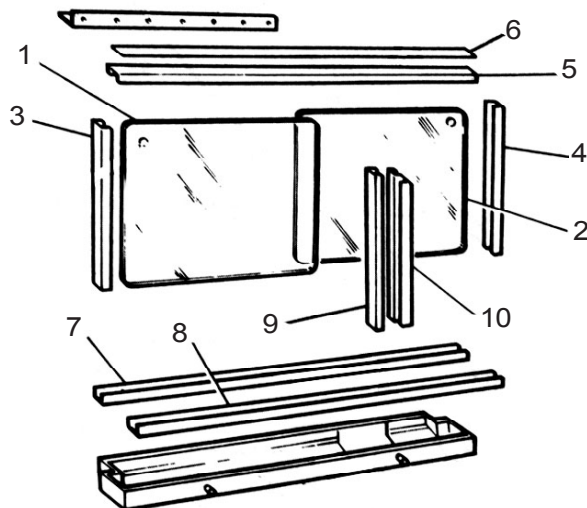

Sliding side window

1 & 2	Glass (2 req)	MTC5314
3 & 4	Side channel (4 req)	336454
5 & 6	Top channel (2 req)	348396
7	Bottom inside channel (1 req)	348394
8	Bottom outside channel (1 req)	348393
9	Retainer for sliding seal (1 req)	330661
10	Sliding seal (1 req)	332230
	Screws for channels (18 req)	AC606041L