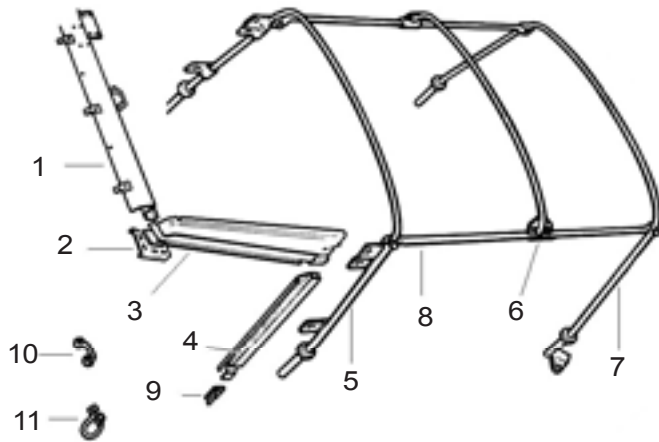

88 Full Length Hoop Sets

Complete hoop sets

88 full length EX839

Individual parts

1	Windshield bracket	330575
2	Corner bracket, left side	330623
	Corner bracket, right side	330622
3	Door top, left side	Special order
	Door top, right side	Special order
4	Door post, left side	MTC5429
	Door post, right side	MTC5428
5	Hoop, front	330551
6	Hoop, 88 middle	330557
7	Hoop, rear	330553
8	Crossbar, 88 (2 req)	330559

Tie Downs

9	Front, left	330579
	Front, right	330578
10	Staple	RRC3966
11	Rear	345699

Complete Bikini top mounting kit

Everything you need to mount a Bikini canvas top except the canvas. Fits both 88 and 109

Bikini mounting kit 88BIKINI

Canvas Tops

75

Note: The 88 3/4 length hoop set and the 109 hoop sets are no longer available but we can still get full length canvas tops for the full length 88 and 109 tops.

Green, plain sides	331110AG
Green, side windows	331113AG
Tan, plain sides	331110ABE
Tan, side Windows	EX6115

Heavy Duty Bikini Canvas Tops

Fits, both 88 and 109 regular. Matches the construction of our full canvas tops. Available in olive drab and tan. Fits on your existing soft top hoop set. If you do not have a hoop set order the bikini mounting kit (fits 88 and 109).